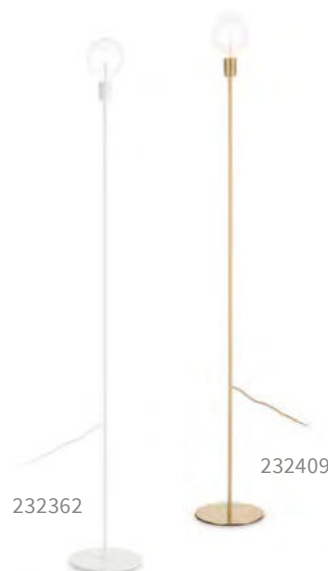

232331

Microphone new

White or black powder coated or plated brass metal base and frame. Power cable coated with fabric with integrated switch.

LED Bulbs LED E27 8W Globo D125 trasparente 3000 K included. Cod. 101347

ON OFF Lamp with integrated switch.

P. 266

IP20  

2,320 Kg / 0,0425 m³
E27 max 1x60W

232362  € 125 new
232409  € 150 new
232331  € 125 new

 3000 K / 860 Lm
101347 € 8,90