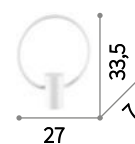

## Cerchio **new**

White or matt black painted metal body.  
Plastic diffuser in opal color. PVC cable with  
integrated switch and power supply.

**LED** LED source 3000 K, 20.000 h life.

**ON**  
**OFF** Lamp with integrated switch.

224640

**IP20**

0,910 Kg / 0,0145 m<sup>3</sup>  
LED 12W / 470 Lm

224633 **€ 115 new**  
224640 **€ 115 new**