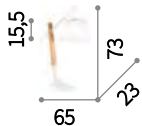

Eminent ^{new}

White or black powder coated metal frame.
Pole made of natural wood. PVC shade coated
with fabric. Power cable coated with fabric with
switch.

Lamp with integrated switch.

IP20

1,970 Kg / 0,0275 m³
E27 max 1 x 60W

207568 € 120 ^{new}
238388 € 120 ^{new}

3000 K / 720 Lm
123899 € 6,90

P. 302

238388

207568

Lolita ^{new}

Table lamp with rechargeable battery with
white or black finish. Metal frame. Plastic
diffuser. The table lamp has 5 hours autonomy.