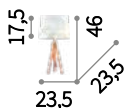

York

Natural wooden tripod stand with metal details. PVC foil shade coated with fabric. Power cable coated with fabric. Available also with white or black shades and frame.

ON
OFF Lamp with integrated switch.

IP20

0,500 Kg / 0,0172 m³
E27 max 1 x 60W

121376 € 90

089782 € 90

121413 € 90