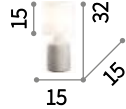

Kali new

Ceramic body with decorations in relief. PVC shade coated with fabric. PVC cable with integrated switch.

ON
OFF Lamp with integrated switch.

IP20

0,620 Kg / 0,0036 m³
E14 max 1 x 40W

245348 € 20 new

IP20

0,660 Kg / 0,0092 m³
E14 max 1 x 40W

245331 € 20 new

IP20

0,600 Kg / 0,0055 m³
E14 max 1 x 40W

245393 € 20 new

3000 K / 360 Lm
101217 € 3,00

3000 K / 360 Lm
101217 € 3,00

3000 K / 360 Lm
101217 € 3,00

York

Natural wooden tripod stand with metal details. PVC foil shade coated with fabric. Power cable coated with fabric. Available also with white or black shades and frame.

ON
OFF Lamp with integrated switch.

IP20

0,500 Kg / 0,0172 m³
E27 max 1 x 60W

121376 € 90

089782 € 90

121413 € 90

P. 317

3000 K / 860 Lm
119571 € 6,50