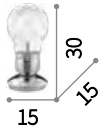

Luce Max

Chrome frame. Clear blown glass diffuser with decorative aluminum thread inside.

Lamp with integrated switch.

IP20

1,240 Kg / 0,0271 m³

E27 max 1 x 60W

033686 € 46

3000 K / 860 Lm
119571 € 6,50

P. 097

Microphone new

White or black powder coated or plated brass metal base and frame. Power cable coated with fabric with integrated switch.

Bulbs LED E27 8W Globo D95 3000 K included. Cod. 101323

Lamp with integrated switch.