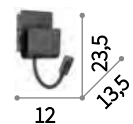

Probe **new**

White or black powder coated aluminum body. Double diffuser: upper diffuser made of acrylic, lower diffuser with flexible arm. Independent integrated switches. USB socket.

LED LED source 3000 K, 20.000 h life.

ON/OFF Lamp with integrated switch.

USB Lamp with integrated USB socket.

IP20

0,870 Kg / 0,0020 m³
LED 9W / 580 Lm

243160 **€ 120 new**
237930 **€ 120 new**