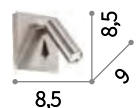

■ $\oplus$ IP20

0,340 Kg / 0,0008 m³
LED 3W / 130 Lm

250106 ■ € 45 **new**
250137 ■ € 50 **new**
250120 ■ € 50 **new**
250113 ■ € 45 **new**