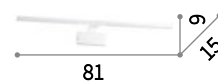

Alma **new**

Metal body with antique brass or chrome finish or white powder coated. Unmovable plastic diffuser in opal color.

LED LED source 3000 K, 20.000 h life.

224930

224954

81

51

■ □ IP20