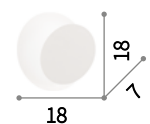

Tick **new**

Powder coated metal body with gold or silver leaf finish. The diffuser can be reclined up to 90°.

LED LED source 3000 K, 30.000 h life.

238951

238975

■ □ IP20

0,440 Kg / 0,0028 m³
LED 6W / 390 Lm