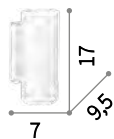

Paul ^{new}

Metal frame with white or black finish. White blown acid-etched and overlay glass diffuser.

LED Bulbs LED G9 3,2W 3000 K included.
Cod. 209043

IP20 INCLUSA
0,560 Kg / 0,0064 m³
G9 max 2 x 40W
060620 € 50
231105 € 50 **new**