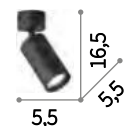

## Dynamite **new**

Powder coated or plated metal frame.  
Adjustable diffusers.

**LED** Bulbs LED GU10 7W 3000 K included.  
Cod.123943

231471

244662

0,430 Kg / 0,0022 m<sup>3</sup>  
GU10 max 1x28W

231495 € 75 **new**  
244662 € 85 **new**  
231471 € 75 **new**