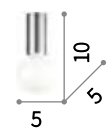

Petit **new**

Metal body available in matt white or black varnish, chrome or brass plated.

LED Bulbs LED E27 8W Globo D95 3000 K included. Cod. 101330

0,790 Kg / 0,0007 m³
E27 max 1x60W

232966	■	€ 18 new
233017	■	€ 18 new
233031	■	€ 20 new
232980	■	€ 18 new