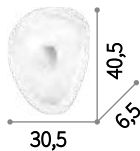

# Geko

White enameled metal frame. Transparent silkscreened or white glass diffuser. Chrome metal central glass screw.

3,820 Kg / 0,0385 m<sup>3</sup>  
E27 max 4 x 60W

116112 € 137

2,000 Kg / 0,0203 m<sup>3</sup>  
E27 max 3 x 60W

# Gemma new

Plastic base with different finishes. Matt white polycarbonate diffuser. Quick fastening system. The integrated LED source can be replaced.

**LED** LED source 3000 K, 20.000 h life.

1,210 Kg / 0,0400 m<sup>3</sup>  
LED 36W / 2400 Lm