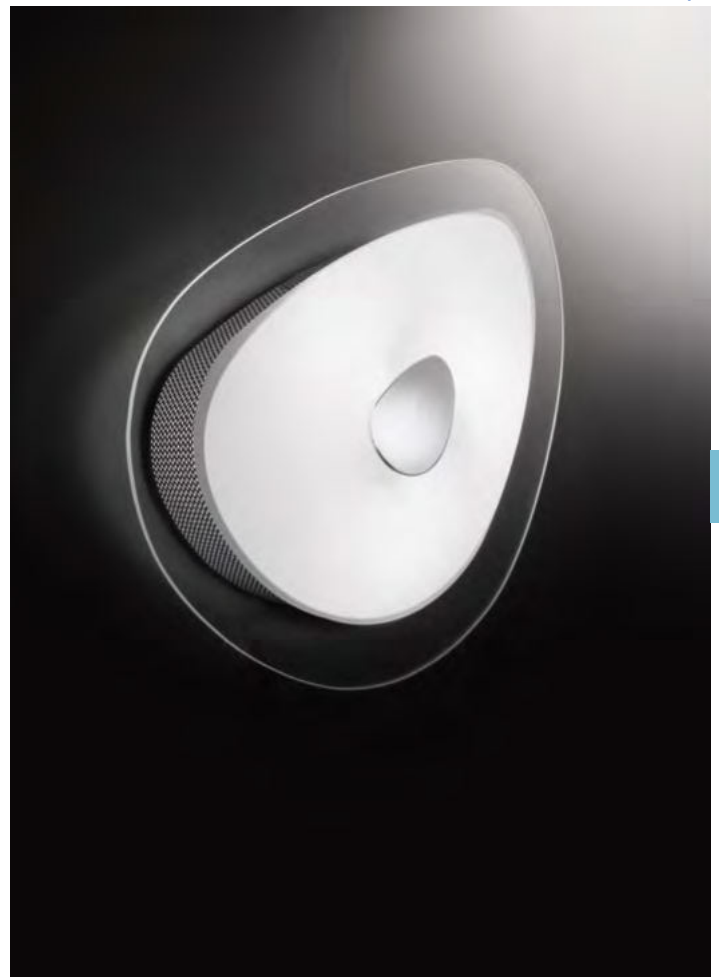

# Geko

White enameled metal frame. Transparent silkscreened or white glass diffuser. Chrome metal central glass screw.

3,820 Kg / 0,0385 m<sup>3</sup>  
E27 max 4 x 60W

116112 € 137

2,000 Kg / 0,0203 m<sup>3</sup>  
E27 max 3 x 60W

# Gemma new

Plastic base with different finishes. Matt white polycarbonate diffuser. Quick fastening system. The integrated LED source can be replaced.

**LED** LED source 3000 K, 20.000 h life.

1,210 Kg / 0,0400 m<sup>3</sup>  
LED 36W / 2400 Lm