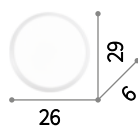

Geko

White enameled metal frame. Transparent silkscreened or white glass diffuser. Chrome metal central glass screw.

3,820 Kg / 0,0385 m³
E27 max 4 x 60W

116112 € 137

2,000 Kg / 0,0203 m³
E27 max 3 x 60W

018508 € 97

1,200 Kg / 0,0130 m³
E27 max 2 x 60W

010861 € 67

3000 K / 360 Lm
101286 € 3,00

3000 K / 360 Lm
101286 € 3,00

3000 K / 360 Lm
101286 € 3,00

Gemma new

Plastic base with different finishes. Matt white polycarbonate diffuser. Quick fastening system. The integrated LED source can be replaced.

LED LED source 3000 K, 20.000 h life.

1,210 Kg / 0,0400 m³
LED 36W / 2400 Lm

252636 € 60 new
252643 € 60 new

0,760 Kg / 0,0275 m³
LED 24W / 1650 Lm

252612 € 35 new
252629 € 35 new

0,430 Kg / 0,0163 m³
LED 12W / 720 Lm

252599 € 25 new
252605 € 25 new