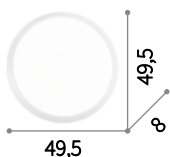

# Geko

White enameled metal frame. Transparent silkscreened or white glass diffuser. Chrome metal central glass screw.

3,820 Kg / 0,0385 m<sup>3</sup>  
E27 max 4 x 60W

116112 € 137

2,000 Kg / 0,0203 m<sup>3</sup>  
E27 max 3 x 60W

018508 € 97

1,200 Kg / 0,0130 m<sup>3</sup>  
E27 max 2 x 60W

010861 € 67

3000 K / 360 Lm  
101286 € 3,00

3000 K / 360 Lm  
101286 € 3,00

3000 K / 360 Lm  
101286 € 3,00

# Gemma new

Plastic base with different finishes. Matt white polycarbonate diffuser. Quick fastening system. The integrated LED source can be replaced.

**LED** LED source 3000 K, 20.000 h life.

1,210 Kg / 0,0400 m<sup>3</sup>  
LED 36W / 2400 Lm