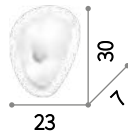

Geko

White enameled metal frame. Transparent silkscreened or white glass diffuser. Chrome metal central glass screw.

3,820 Kg / 0,0385 m³
E27 max 4 x 60W

116112 € 137

2,000 Kg / 0,0203 m³
E27 max 3 x 60W

018508 € 97

1,200 Kg / 0,0130 m³
E27 max 2 x 60W

010861 € 67

3000 K / 360 Lm
101286 € 3,00

3000 K / 360 Lm
101286 € 3,00

3000 K / 360 Lm
101286 € 3,00

Gemma new

Plastic base with different finishes. Matt white polycarbonate diffuser. Quick fastening system. The integrated LED source can be replaced.

LED LED source 3000 K, 20.000 h life.

1,210 Kg / 0,0400 m³
LED 36W / 2400 Lm

252636 € 60 new
252643 € 60 new

0,760 Kg / 0,0275 m³
LED 24W / 1650 Lm

252612 € 35 new
252629 € 35 new

0,430 Kg / 0,0163 m³
LED 12W / 720 Lm

252599 € 25 new
252605 € 25 new