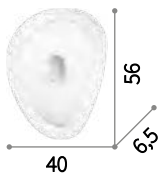

# Geko

White enameled metal frame. Transparent silkscreened or white glass diffuser. Chrome metal central glass screw.

3,820 Kg / 0,0385 m<sup>3</sup>  
E27 max 4 x 60W

116112 € 137

2,000 Kg / 0,0203 m<sup>3</sup>  
E27 max 3 x 60W

018508 € 97

1,200 Kg / 0,0130 m<sup>3</sup>  
E27 max 2 x 60W

010861 € 67

3000 K / 360 Lm  
101286 € 3,00

3000 K / 360 Lm  
101286 € 3,00

3000 K / 360 Lm  
101286 € 3,00

# Gemma new

Plastic base with different finishes. Matt white polycarbonate diffuser. Quick fastening system. The integrated LED source can be replaced.

**LED** LED source 3000 K, 20.000 h life.

1,210 Kg / 0,0400 m<sup>3</sup>  
LED 36W / 2400 Lm