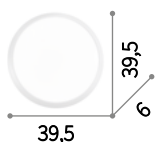

0,760 Kg / 0,0275 m³
LED 24W / 1650 Lm

252612 € 35 new
252629 € 35 new