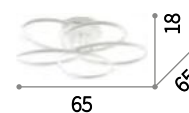

Karol **new**

Matt white varnished metal body. Opal color plastic diffuser.

LED LED source 4000 K, 10.000 h life.

IP20

3,430 Kg / 0,1185 m³
LED 63W / 8380 Lm

227832 € 360 **new**

IP20

2,300 Kg / 0,0901 m³
LED 45W / 6900 Lm