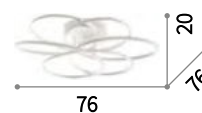

Karol **new**

Matt white varnished metal body. Opal color plastic diffuser.

LED LED source 4000 K, 10.000 h life.

IP20

3,430 Kg / 0,1185 m³
LED 63W / 8380 Lm

227832 € 360 **new**

IP20

2,300 Kg / 0,0901 m³
LED 45W / 6900 Lm