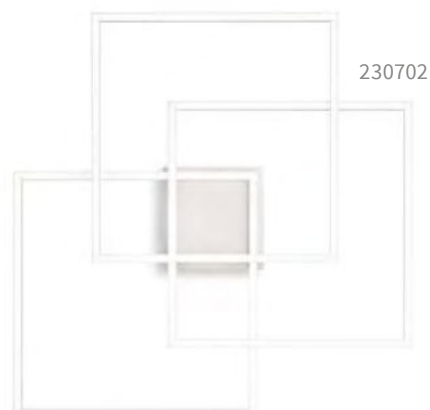

Frame new

Matt white varnished metal base and frame.
Opal color plastic diffusers.

LED LED source 3000 K, 30.000 h life.

IP20

1,240 Kg / 0,0263 m³
LED 31W / 2200 Lm

230726 € 220 new

IP20

1,430 Kg / 0,0530 m³
LED 35W / 2800 Lm