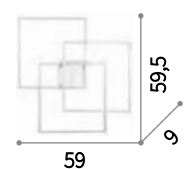

Frame new

Matt white varnished metal base and frame.
Opal color plastic diffusers.

LED LED source 3000 K, 30.000 h life.

IP20

1,240 Kg / 0,0263 m³
LED 31W / 2200 Lm

230726 € 220 new

IP20

1,430 Kg / 0,0530 m³
LED 35W / 2800 Lm