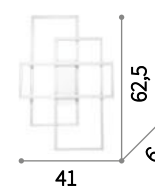

Frame new

Matt white varnished metal base and frame.
Opal color plastic diffusers.

LED LED source 3000 K, 30.000 h life.

IP20

1,240 Kg / 0,0263 m³
LED 31W / 2200 Lm

230726 € 220 new

IP20

1,430 Kg / 0,0530 m³
LED 35W / 2800 Lm