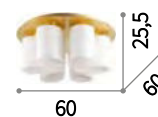

Daisy **new**

Metal base with gold leaf finish. White acid-etched blown glass diffusers with stripes in relief.

■ □ IP20

12,000 Kg / 0,1183 m³
E27 max 6x60W

247779 ■ € 360 **new**

💡 3000 K / 720 Lm
123899 € 6,90