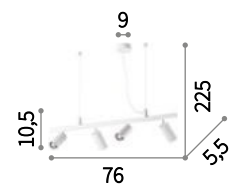

Dynamite new

Powder coated or plated metal frame. Adjustable diffusers. Power cable coated with fabric. Suspension model includes also kit for ceiling installation.

LED Bulbs LED GU10 7W 3000 K included. Cod.123943

231433

231396

2,700 Kg / 0,0280 m³
GU10 max 6 x 28W

2,310 Kg / 0,0179 m³
GU10 max 4 x 28W

231433	€ 335 new	231372	€ 245 new
244648	€ 360 new	244624	€ 270 new
231396	€ 335 new	231341	€ 245 new

P. 189

3000 K / 640 Lm
123943 € 3,90