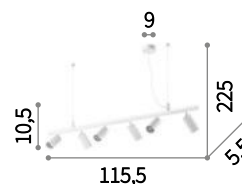

Dynamite new

Powder coated or plated metal frame. Adjustable diffusers. Power cable coated with fabric. Suspension model includes also kit for ceiling installation.

LED Bulbs LED GU10 7W 3000 K included. Cod.123943

231433

231396

2,700 Kg / 0,0280 m³
GU10 max 6 x 28W

2,310 Kg / 0,0179 m³
GU10 max 4 x 28W

231433	€ 335 new	231372	€ 245 new
244648	€ 360 new	244624	€ 270 new
231396	€ 335 new	231341	€ 245 new

P. 189

3000 K / 640 Lm
123943 € 3,90