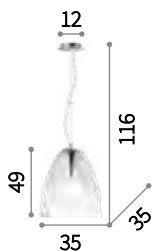

Blossom new

Chrome metal frame and ceiling cup. Clear blown glass diffuser with amber or smoky finish. Clear PVC power cable.

IP20

1,890 Kg / 0,0705 m³
E27 max 1 x 60W

241524 € 130 new
241517 € 130 new

3000 K / 720 Lm
101354 € 9,00

Audi-20

Chrome metal central bulb holder. Blown clear or blend chrome glass diffuser. Steel wire adjustable in length with automatic blocking mechanisms.

LED Bulbs LED E27 8W Globo D125 3000 K included. Cod. 101347/101354