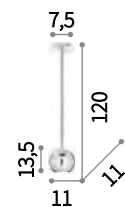

116464

Mr Jack **new**

Metal frame and spherical diffuser with white, chrome, wood or black finish. Electrical cable covered with fabric.

LED Bulbs LED GU10 7W 3000 K included.
Cod. 101378

0,890 Kg / 0,0089 m³
GU10 max 1 x 28W

231273 € 70 **new**
140995* € 100 **new**
116464 € 75
231297 € 70 **new**

* GU10 max 1 x 15W

3000 K / 560 Lm
101378 € 6,50

0,520 Kg / 0,0040 m³
GU10 max 1 x 28W

231228 € 60 **new**
140988* € 90 **new**
116457 € 65
231259 € 60 **new**