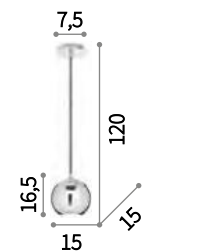

116464

Mr Jack **new**

Metal frame and spherical diffuser with white, chrome, wood or black finish. Electrical cable covered with fabric.

LED Bulbs LED GU10 7W 3000 K included.
Cod. 101378

0,890 Kg / 0,0089 m³
GU10 max 1 x 28W