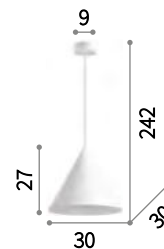

A-Line new

Powder coated metal ceiling cup. Matt white or black varnished metal diffuser white inside. Power cable coated with fabric.

LED

Bulbs LED GU10 7W 3000 K included in models: 232690 and 232713. Code 123943