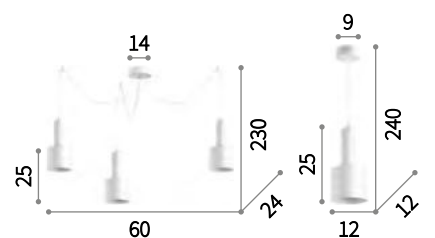

Holly new

Metal ceiling rose and diffusers with brushed brass finish or powder coated with white or black finish. Power cables coated with fabric.

⏏ IP20

⏏ IP20

2,740 Kg / 0,0254 m³
E27 max 3 x 60W

0,780 Kg / 0,0064 m³
E27 max 1 x 60W