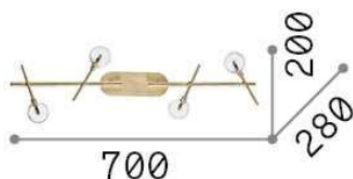

Source info

Integrated source	Light bulb (included)
Replaceable source	YES
Power	G4 max 4 x 2W
Emission	Diffuse
Max consumption	-
Bulb included	EAN 8021696222257