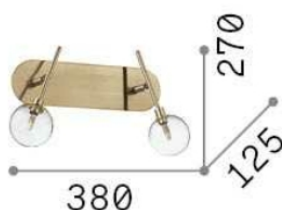

Source info

Integrated source	Light bulb (included)
Replaceable source	YES
Power	G4 max 2 x 2W
Emission	Diffuse
Max consumption	-
Bulb included	EAN 8021696222257