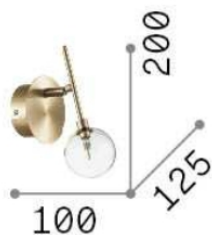

General info

DECORATIVO - Wall

Indoor ceiling or wall mounted adjustable lamp with diffuse light emission

Ean	8021696200378
Item	MARACAS AP1 BIANCO
Installation	Ceiling, Wall
Guarantee	5 years
Gross weight	0.39 kg
Volume	0.003375 m ³

Technical info

Net weight	0.28 kg
Insulation class	II
Protection index	IP20
Operating temperature	0° ~ +40 °C
Dimmer	Non-dimmable
Power output	220-240 V AC 50/60 Hz
Power supply	In-built, included electronic
Adjustability	YES