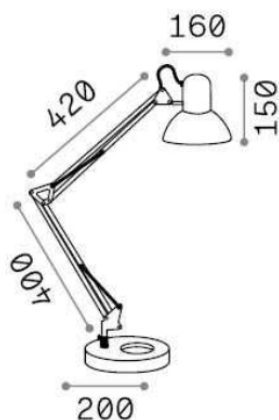

## DECORATIVO - Table

Indoor table adjustable lamp with in-built switch and direct light emission

<b>Ean</b>	8021696193991
<b>Item</b>	WALLY TL1 TOTAL WHITE
<b>Installation</b>	Table
<b>Guarantee</b>	5 years
<b>Gross weight</b>	3.45 kg
<b>Volume</b>	0.011088 m <sup>3</sup>

## Technical info

<b>Net weight</b>	2.45 kg
<b>Insulation class</b>	II
<b>Protection index</b>	IP20
<b>Operating temperature</b>	0° ~ +40 °C
<b>Dimmer</b>	Non-dimmable
<b>Power output</b>	220-240 V AC
<b>Power supply</b>	Not required
<b>Adjustability</b>	YES