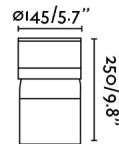

### General characteristics

Fixation	Post, Floor
Type	I
IP	54
voltage	100V-240V
Hertz	50/60Hz
Power	6W