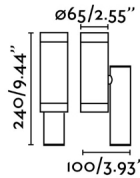

Modern wall lamp for outdoor lighting made from aluminium with a tempered glass diffuser. Designed by: Estudi Ribaudí.

General characteristics

Fixation	Wall
Type	I
IP	44
voltage	100V-240V
Hertz	50/60Hz
Power	8W