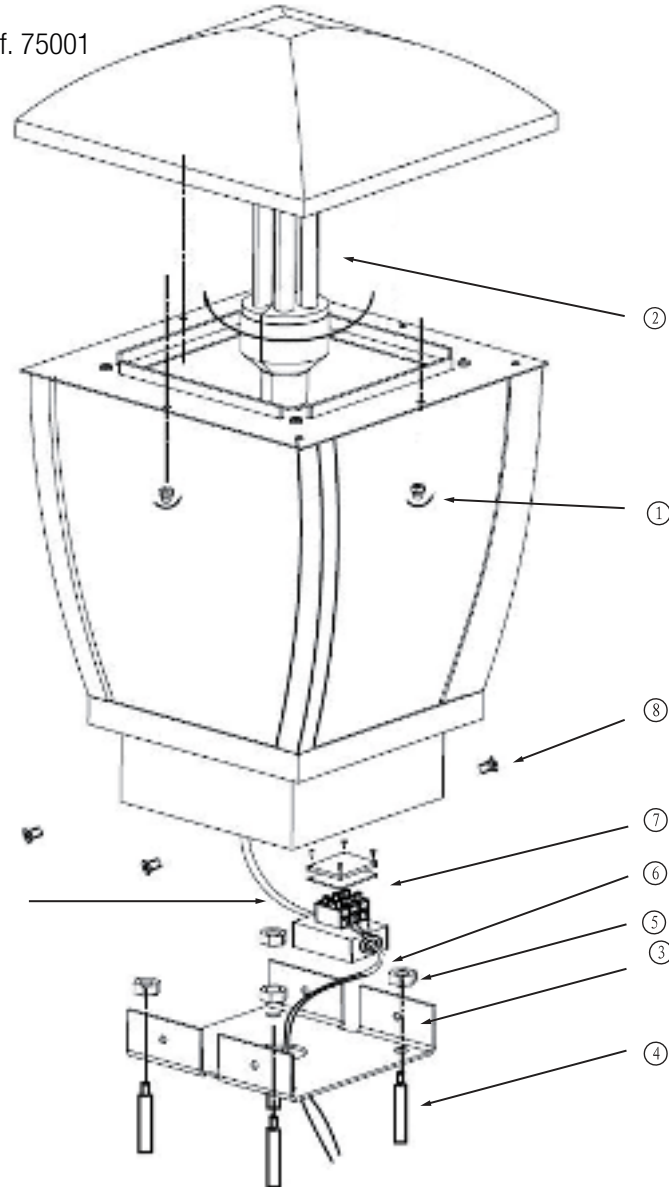

Ref. 74997

Ref. 75001

BOMBILLAS - BULBS

Ref. 74997

1 x E27 max 15w

Ref. 75001

1 x E27 max 100w

ICONOS - ICONES

1	2	3 IP44
4	5	6
7	8	9

CARACTERÍSTICAS ESPECÍFICAS
SPECIFIC FEATURES

220V-240V~50/60Hz