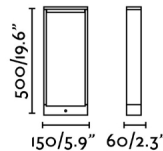

ALP is a trendy set for outdoor lighting, which incorporates LED technology and comprises one wall lamp and two beacons. This small beacon lamp is 50cm tall and is built in cast aluminium with a transparent glass diffuser. The light source is SMD LED 6W 3000K 190Lm included. This beacon lamp is perfect for the decorative lighting of gardens .