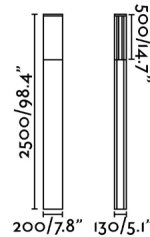

We extend the set of luminaires DATNA. This LED pole lamp has a height of 2,5 meters and is perfect for the lighting the garden .

General characteristics

Fixation	Floor
Type	I
IP	44
voltage	100V-240V
Hertz	50/60Hz
Power	37W

Material

Body/Structure	Aluminium
Diffuser	PC

Finish

Body/Structure	Dark Grey
Diffuser	Opal

Lighting characteristics

Light source included	Yes
Temperature	3000K
LM	2700lm
CRI	85
Light direction	Ambient lighting
Energy classification	E