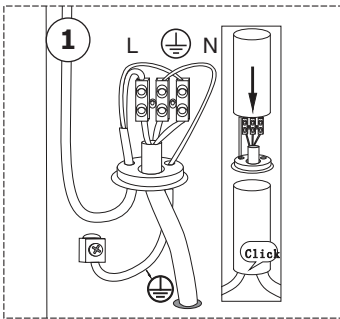

BOLLARD
for multiple shades

TECHNICAL FEATURES

1 X E27 MAX C35 15W LED no incl.

Together
we take care
of the planet

Together we take care of the planet.

This is why we reduce paper consumption. Please refer to the safety, maintenance and warranty instructions at www.faro.es. If you cannot access it, call us at +34 937 723 965 or write to export@faro.es.