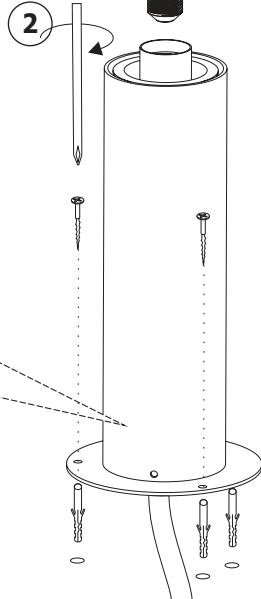

BOLLARD
for multiple shades

TECHNICAL FEATURES

1 X E27 MAX C35 15W LED no incl.

Together
we take care
of the planet

Together we take care of the planet.

This is why we reduce paper consumption. Please refer to the safety, maintenance and warranty instructions at www.faro.es. If you cannot access it, call us at +34 937 723 965 or write to export@faro.es.