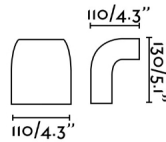

Modern outdoor wall lamp made from aluminium die casting with a transparent glass diffuser. Designed by: Alex & Manel Llusà.

General characteristics

Fixation	Wall
Type	I
IP	44
voltage	100V-240V
Hertz	50/60Hz
Power	8W