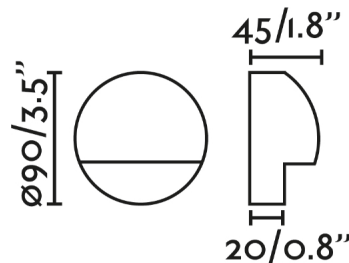

### General characteristics

|          |           |
|----------|-----------|
| Fixation | Wall      |
| Type     | I         |
| IP       | 44        |
| voltage  | 100V-240V |
| Hertz    | 50/60Hz   |
| Power    | 4.5W      |
| IK       | 08        |