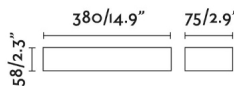

## General characteristics

Fixation	Wall
Type	I
IP	65
voltage	220V-240V
Hertz	50/60Hz
Power	20W