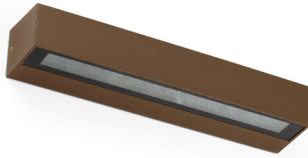

DORO is a wall lamp for outdoor lighting, made of die cast aluminium and glass diffuser. This white wall lamp with LED technology features IP65 that gives high protection against rain and solids. The light is projected from both sides. 20W version.

## General characteristics

Fixation	Wall
Type	I
IP	65
voltage	220V-240V
Hertz	50/60Hz
Power	20W

## Material

Body/Structure	Aluminium
Diffuser	Glass

## Finish

Body/Structure	Rust Brown
Diffuser	Prism