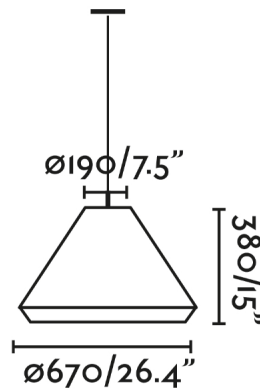

### General characteristics

Fixation	Ceiling
Type	II
IP	65
voltage	100V-240V
Hertz	50/60Hz
Cable meters	3000mm
Power	15W