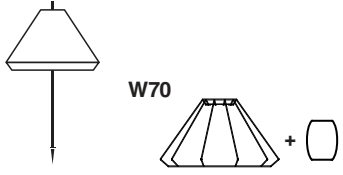

Options

○ 71575P-07 brown (1mt)