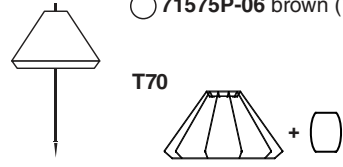

○ 71575P-05 matt white (1mt)