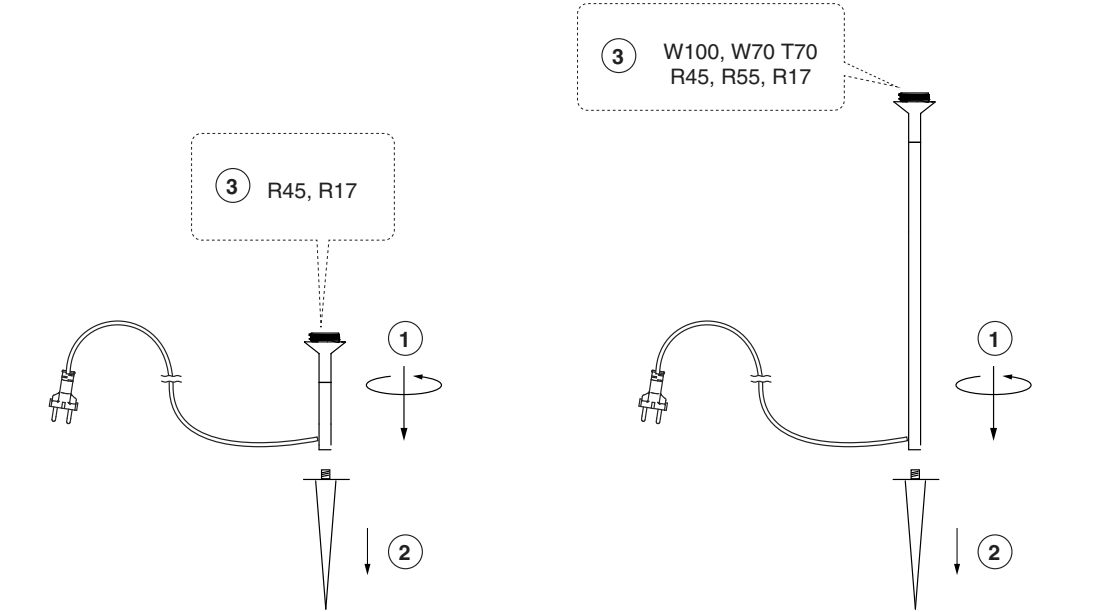

R55

○ 71576P-03 matt white (0.1mt)

○ 71575P-03 matt white (1mt)

R17

TECHNICAL FEATURES

1 X E27 MAX 15W LED no incl.

Together
we take care
of the planet

Together we take care of the planet.