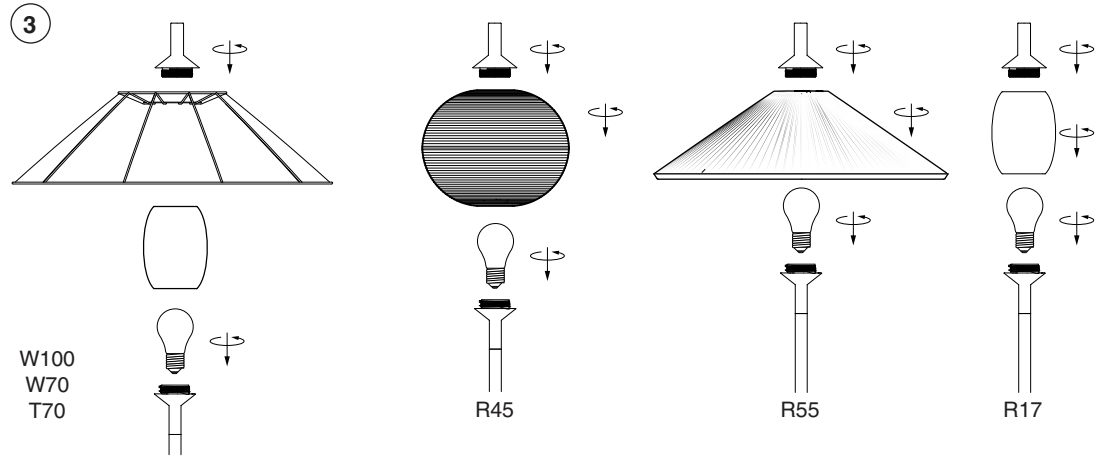

R55

○ 71576P-03 matt white (0.1mt)

○ 71575P-03 matt white (1mt)

R17

TECHNICAL FEATURES

1 X E27 MAX 15W LED no incl.

Together
we take care
of the planet

Together we take care of the planet.