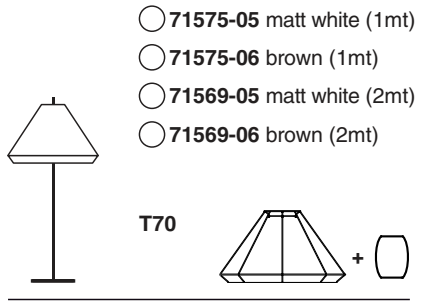

Options

TECHNICAL FEATURES

1 X E27 MAX 15W LED no incl.

Together
we take care
of the planet

Together we take care of the planet.

This is why we reduce paper consumption. Please refer to the safety, maintenance and warranty instructions at www.faro.es. If you cannot access it, call us at +34 937 723 965 or write to export@faro.es.