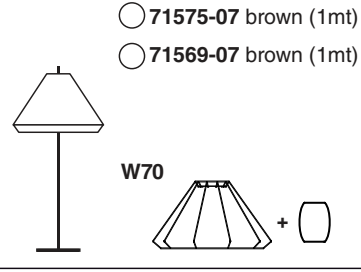

Options

TECHNICAL FEATURES

1 X E27 MAX 15W LED no incl.

Together
we take care
of the planet

Together we take care of the planet.

This is why we reduce paper consumption. Please refer to the safety, maintenance and warranty instructions at www.faro.es. If you cannot access it, call us at +34 937 723 965 or write to export@faro.es.