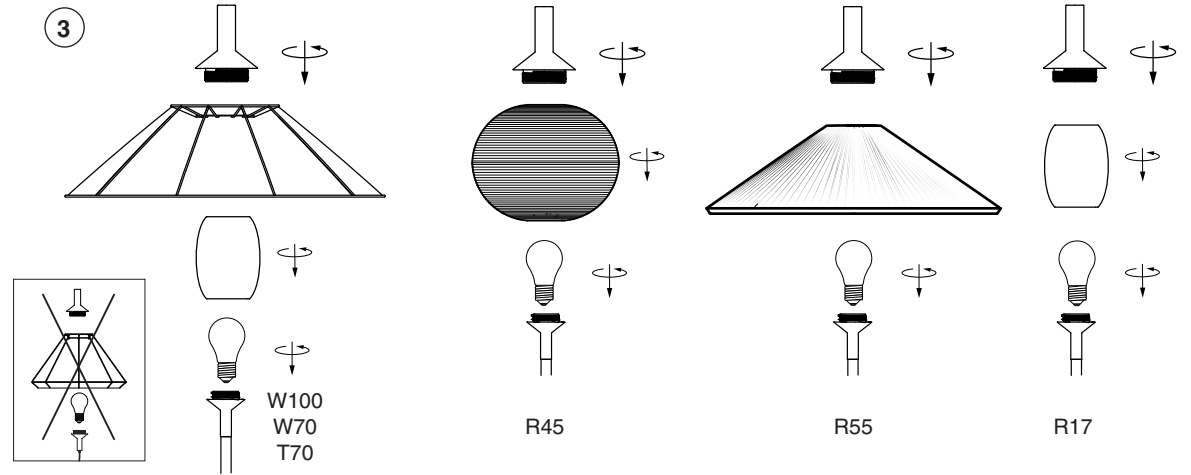

Options

TECHNICAL FEATURES

1 X E27 MAX 15W LED no incl.

Together
we take care
of the planet

Together we take care of the planet.

This is why we reduce paper consumption. Please refer to the safety, maintenance and warranty instructions at www.faro.es. If you cannot access it, call us at +34 937 723 965 or write to export@faro.es.