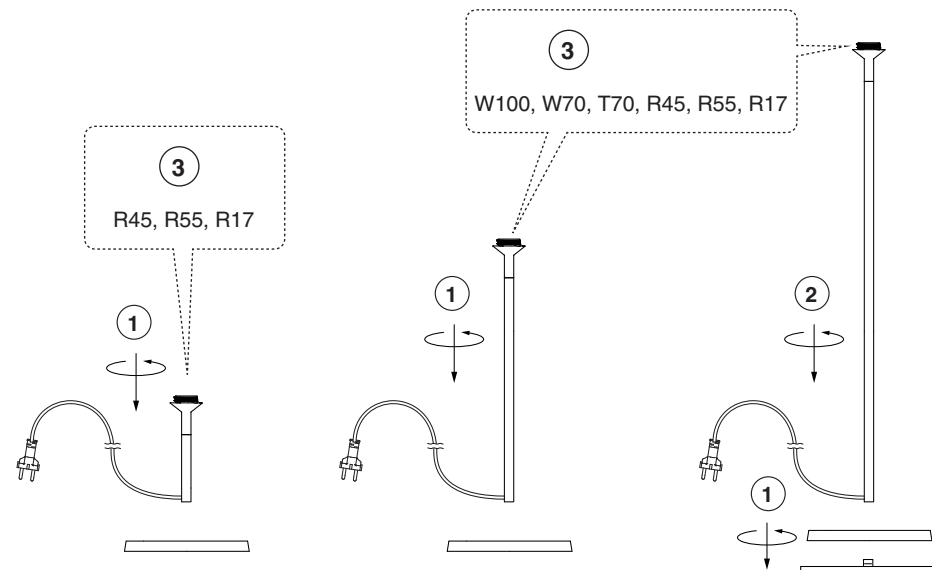

Options

TECHNICAL FEATURES

1 X E27 MAX 15W LED no incl.

Together
we take care
of the planet

Together we take care of the planet.

This is why we reduce paper consumption. Please refer to the safety, maintenance and warranty instructions at www.faro.es. If you cannot access it, call us at +34 937 723 965 or write to export@faro.es.