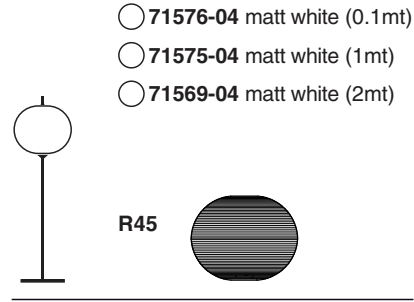

Options

TECHNICAL FEATURES

1 X E27 MAX 15W LED no incl.

Together
we take care
of the planet

Together we take care of the planet.

This is why we reduce paper consumption. Please refer to the safety, maintenance and warranty instructions at www.faro.es. If you cannot access it, call us at +34 937 723 965 or write to export@faro.es.