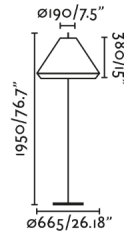

SAIGON OUT 1950 C70 Grey/beige floor lamp *by NAHTRANG*
Ref. 71569-09

SAIGON is a set of designer lamps by Nahtrang for outdoor lighting. It is characterize for simplicity and pure way. This is the floor lamp with a beige shade and a height of 2m. The lampshade is made of rope that lets the light pass through creating a beautiful light effect.

General characteristics

Fixation	Floor
Type	II
IP	65/44
voltage	100V-240V
Hertz	50/60Hz
Cable meters	2000mm
Power	15W

Material

Body/Structure	Aluminium
Diffuser	PEMD
Screen	PP

Finish

Body/Structure	Dark Grey
Diffuser	Opal
Screen	Beige