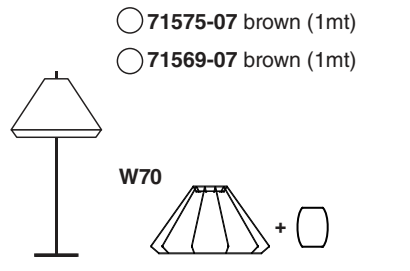

Options

TECHNICAL FEATURES

1 X E27 MAX 15W LED no incl.

Together
we take care
of the planet

Together we take care of the planet.

This is why we reduce paper consumption. Please refer to the safety, maintenance and warranty instructions at www.faro.es. If you cannot access it, call us at +34 937 723 965 or write to export@faro.es.