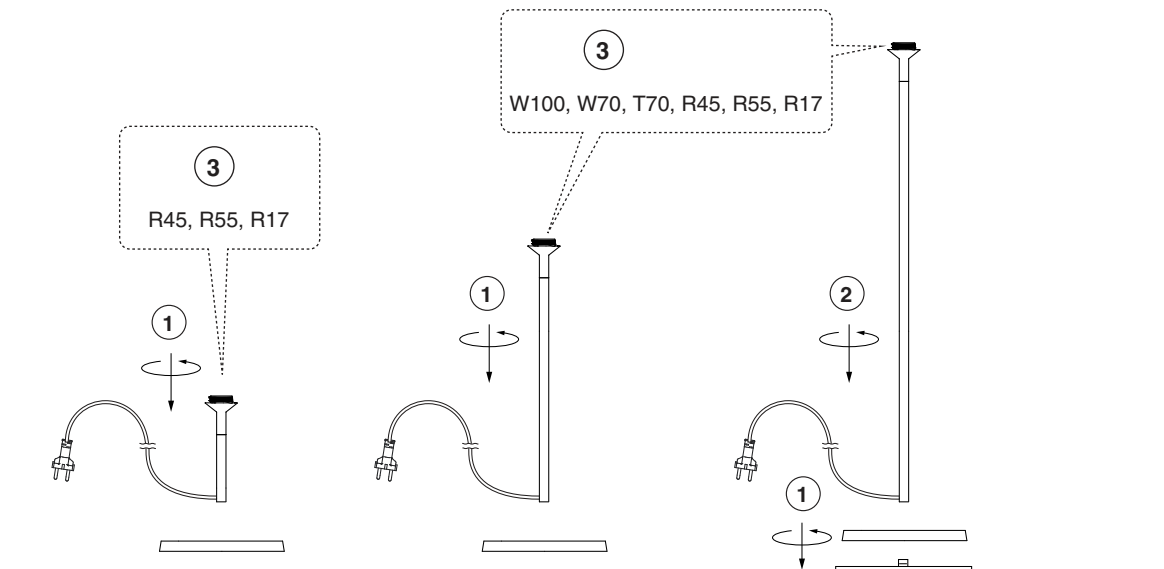

Options

TECHNICAL FEATURES

1 X E27 MAX 15W LED no incl.

Together
we take care
of the planet

Together we take care of the planet.

This is why we reduce paper consumption. Please refer to the safety, maintenance and warranty instructions at www.faro.es. If you cannot access it, call us at +34 937 723 965 or write to export@faro.es.