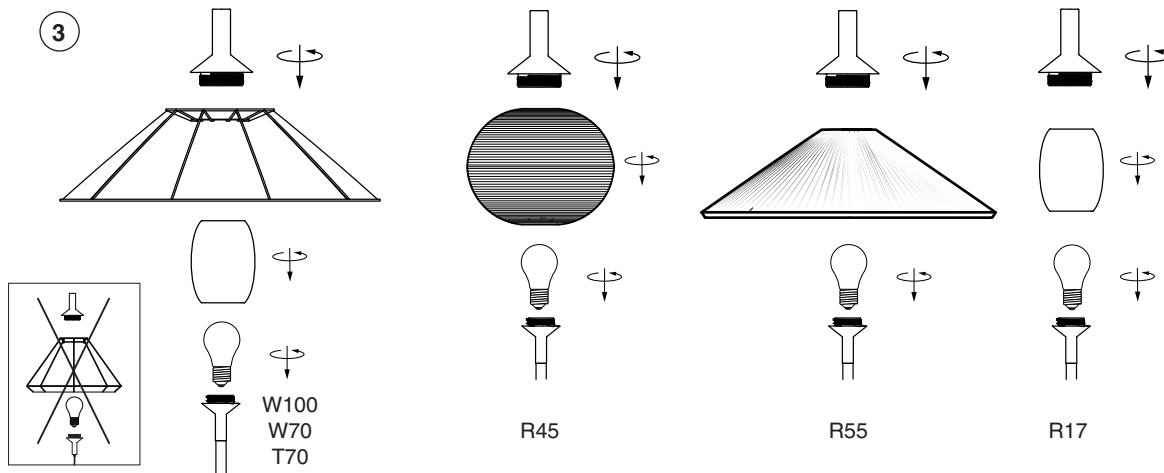

Options

TECHNICAL FEATURES

1 X E27 MAX 15W LED no incl.

Together
we take care
of the planet

Together we take care of the planet.

This is why we reduce paper consumption. Please refer to the safety, maintenance and warranty instructions at www.faro.es. If you cannot access it, call us at +34 937 723 965 or write to export@faro.es.