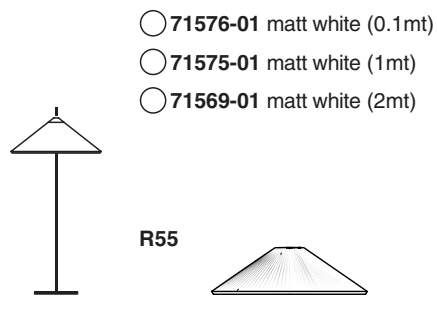

Options

TECHNICAL FEATURES

1 X E27 MAX 15W LED no incl.

Together
we take care
of the planet

Together we take care of the planet.

This is why we reduce paper consumption. Please refer to the safety, maintenance and warranty instructions at www.faro.es. If you cannot access it, call us at +34 937 723 965 or write to export@faro.es.