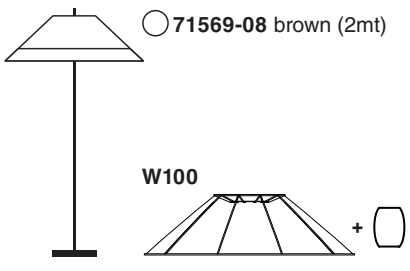

Options

TECHNICAL FEATURES

1 X E27 MAX 15W LED no incl.

Together
we take care
of the planet

Together we take care of the planet.

This is why we reduce paper consumption. Please refer to the safety, maintenance and warranty instructions at www.faro.es. If you cannot access it, call us at +34 937 723 965 or write to export@faro.es.