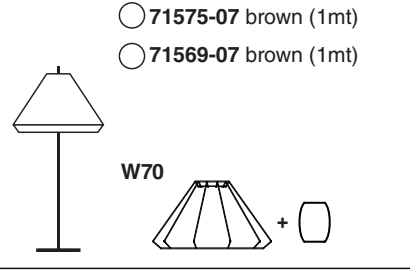

Options

TECHNICAL FEATURES

1 X E27 MAX 15W LED no incl.

Together
we take care
of the planet

Together we take care of the planet.

This is why we reduce paper consumption. Please refer to the safety, maintenance and warranty instructions at www.faro.es. If you cannot access it, call us at +34 937 723 965 or write to export@faro.es.