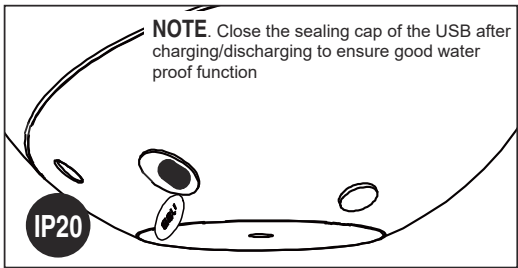

- 1 push ON white
- 2 push red
- 3 push green
- 4 push purple
- 5 push the color light change automatically
- 6 OFF

NOTE. Close the sealing cap of the USB after charging/discharging to ensure good water proof function

max 4-5 hr (Charging Battery Red indicator)

100% intensity max 6hr (Full Battery Green indicator)

40% intensity max 15hr

10% intensity max 80hr

TECHNICAL FEATURES - CARACTERISTICAS TÉCNICAS

SMD LED 3W 2700K 55lm + RGB (16lm-40lm-12lm) INCL	III	IP44	ON/OFF	micro USB Charger 5Vdc 1A	Built-in Rechargeable Lithium Battery Non-replaceable	Battery Capacity 18650 / 2200mAh*1	micro USB line 1m incl	AC/DC Adapter NOT INCL CLASS II, 100V-240V~50Hz/60Hz, max Output 5V 3A
---	-----	------	--------	---------------------------	---	------------------------------------	------------------------	---