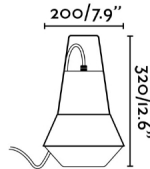

General characteristics

Fixation	Table, Post
Type	II
IP	54
voltage	100V-240V
Hertz	50/60Hz
Cable meters	5000mm
Power	15W

Material

Body/Structure	Aluminium
Diffuser	PEMD

Finish

Body/Structure	Matt White
Diffuser	Matt White