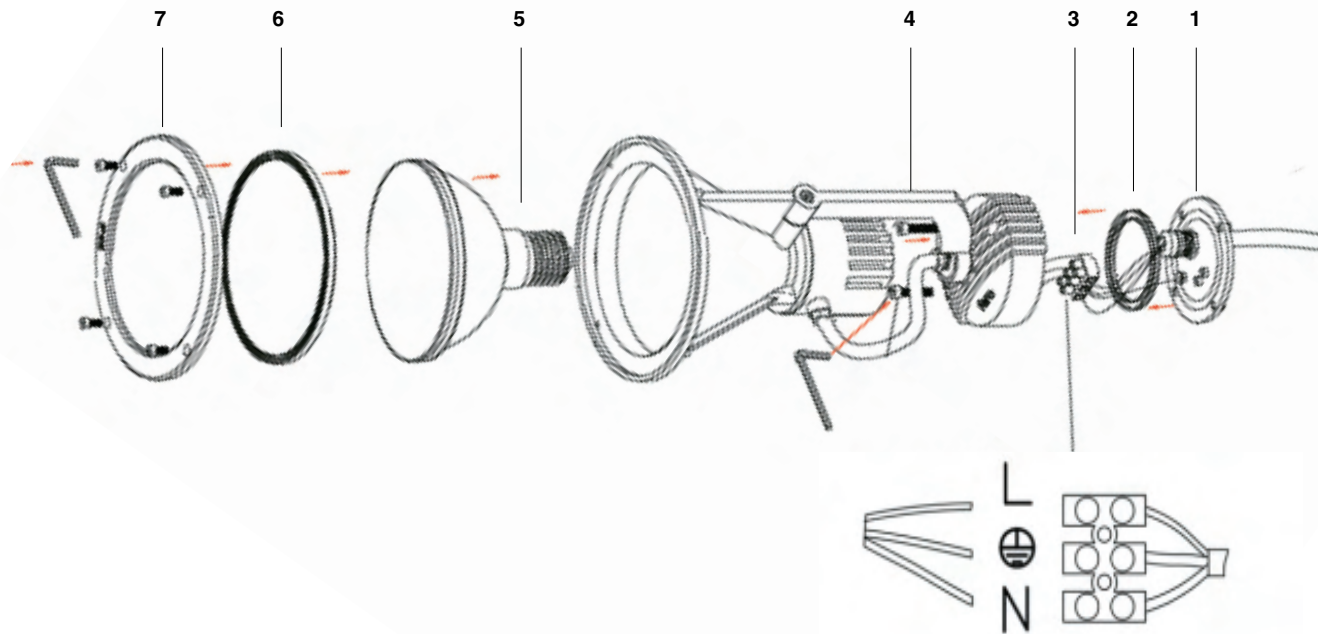

PROJECT

TECHNICAL FEATURES

1 x E27 PAR38 max.15W LED no incl.

Together we take care of the planet

**Together
we take care
of the planet**

Together we take care of the planet.

This is why we reduce paper consumption. Please refer to the safety, maintenance and warranty instructions at www.faro.es. If you cannot access it, call us at +34 937 723 965 or write to export@faro.es.