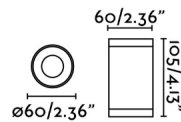

### General characteristics

Fixation	Ceiling
Type	I
IP	44
voltage	100V-240V
Hertz	50/60Hz
Power	8W