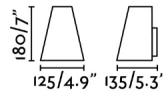

## General characteristics

Fixation	Wall
Type	I
IP	44
voltage	100V-240V
Hertz	50/60Hz
Power	15W