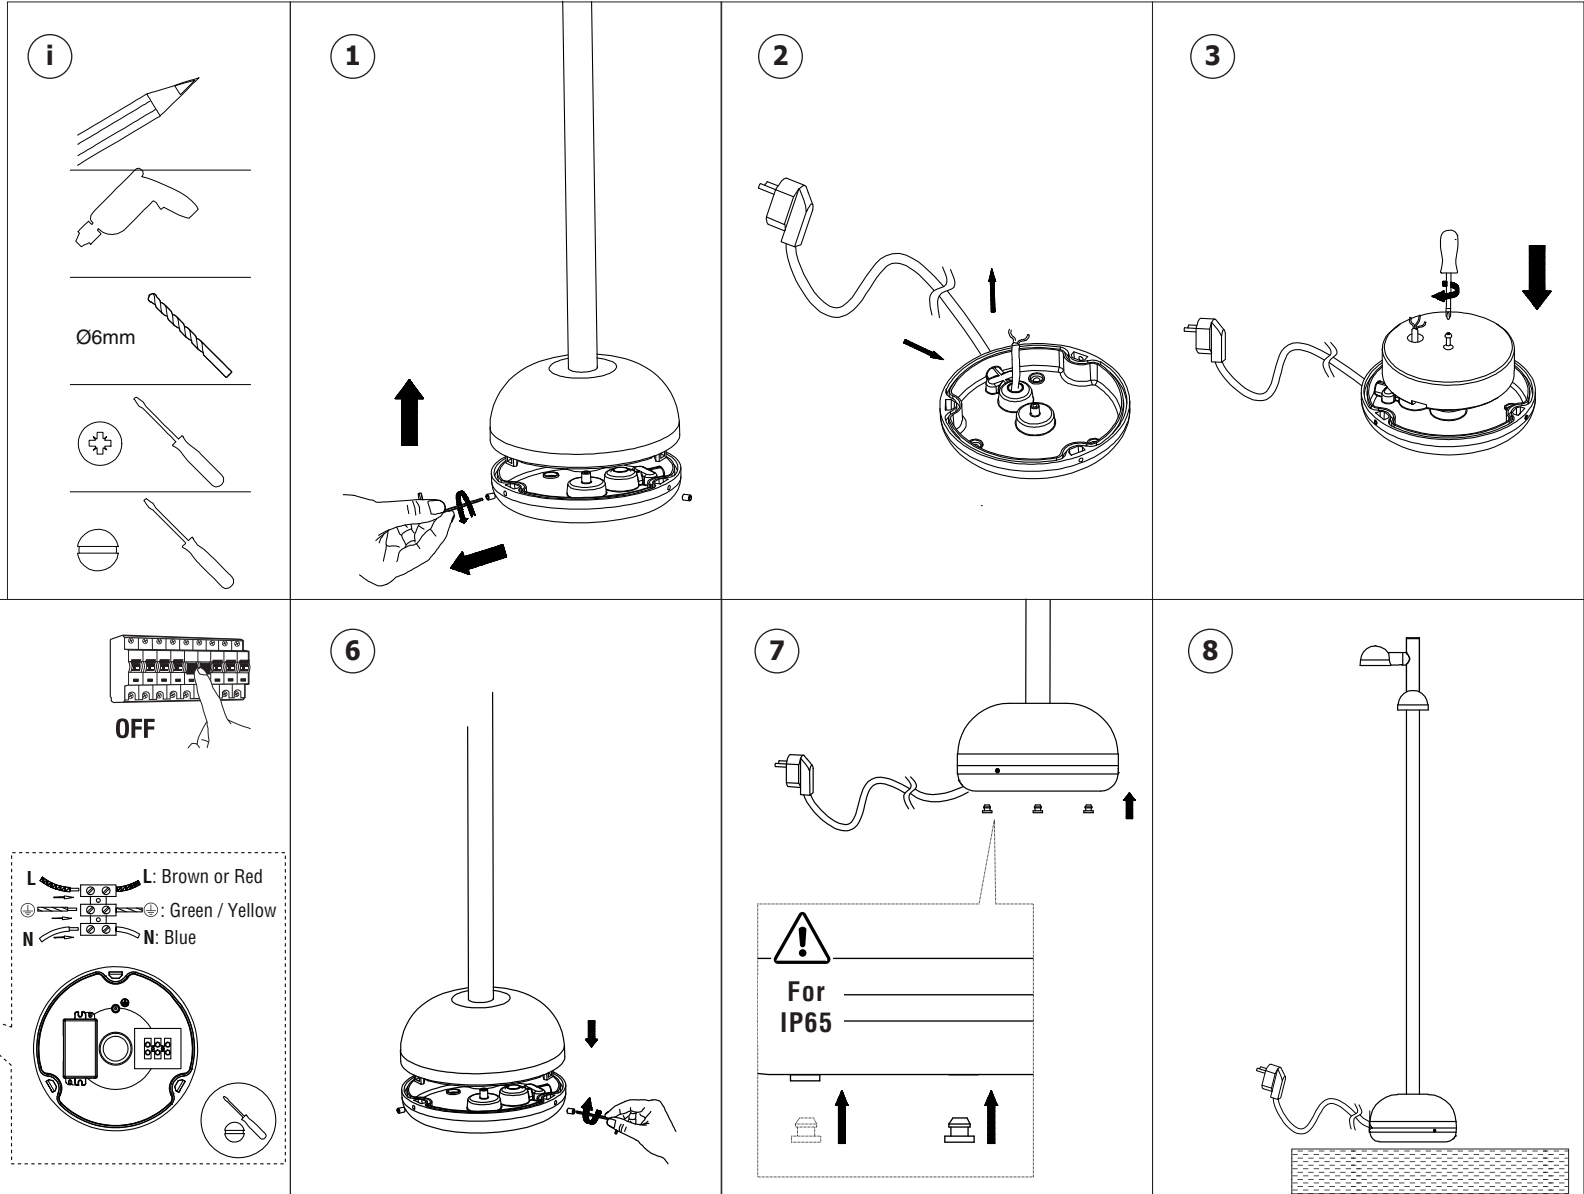

reddot winner 2021
lighting design

BROT

Ref. 71256

TECHNICAL FEATURES

SMD 14W 2700K 620lm CRI>80

Together
we take care
of the planet

Together we take care of the planet.

This is why we reduce paper consumption. Please refer to the safety, maintenance and warranty instructions at www.faro.es. If you cannot access it, call us at +34 937 723 965 or write to export@faro.es.