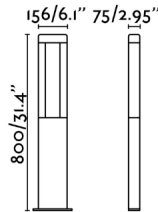

NANDA 800 is an LED outdoor lamp made of aluminium and polycarbonate, the light source is LED 12,5W warm light, included. This beacon lamp has a height of 80cm and is perfect for the lighting of walkways in gardens .

## General characteristics

Fixation	Floor
Type	I
IP	54
voltage	100V-240V
Hertz	50/60Hz
Power	12W