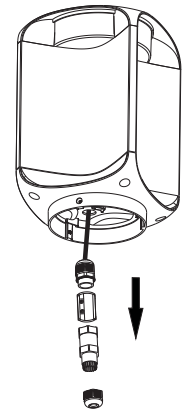

GERMAN  
DESIGN  
AWARD  
WINNER  
2018

ref. 71214  
H.560

ref. 71213  
H.260

You will need

1

OFF

2

3

4

5

L= Brown or Red  
N= Blue  
⊕=Green/Yellow

6

7

8

ON

IP65  
IK06