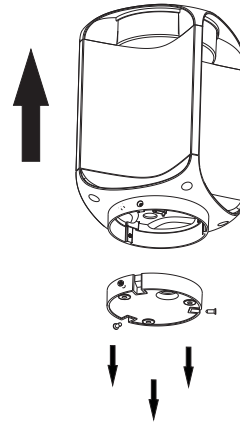

GERMAN  
DESIGN  
AWARD  
WINNER  
2018

ref. 71214  
H.560

ref. 71213  
H.260

You will need

1

OFF

2

3

4

5

L= Brown or Red  
N= Blue  
⊕=Green/Yellow

6

7

8

ON

IP65  
IK06