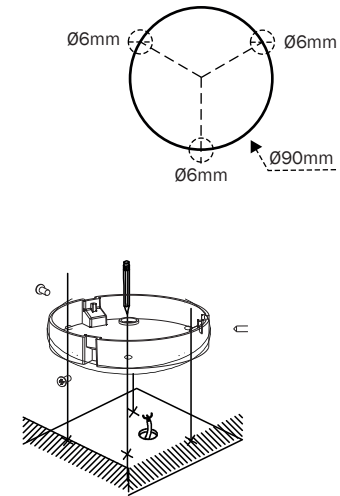

GERMAN  
DESIGN  
AWARD  
WINNER  
2018

ref. 71214  
H.560

ref. 71213  
H.260

You will need

1

OFF

2

3

4

5

L= Brown or Red  
N= Blue  
⊕=Green/Yellow

6

7

8

ON

IP65  
IK06