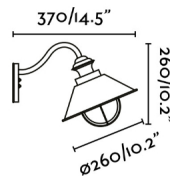

Classic wall lamp for outdoor lighting made from metal with a bubble glass diffuser.

General characteristics

Fixation	Wall
Type	I
IP	33
voltage	100V-240V
Hertz	50/60Hz
Power	15W

Material

Body/Structure	Steel
Diffuser	Glass