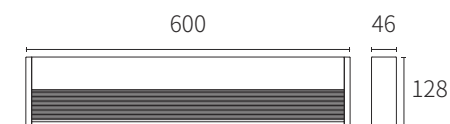

ref . 70906 / 70907

ref . 70908 / 70909

ref . 70910 / 70911

TECHNICAL FEATURES

ref . 70906 / 70907: LED 3W 3000K 86Lm INCL.

ref . 70908 / 70909: LED 6W 3000K 208Lm INCL.

ref . 70910 / 70911: LED 12W 3000K 443Lm INCL.