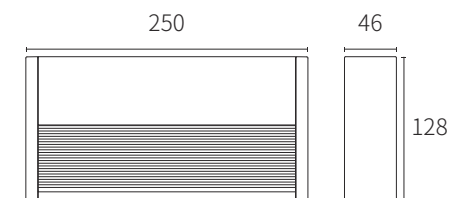

ref . 70906 / 70907

ref . 70908 / 70909

ref . 70910 / 70911

TECHNICAL FEATURES

ref . 70906 / 70907: LED 3W 3000K 86Lm INCL.

ref . 70908 / 70909: LED 6W 3000K 208Lm INCL.

ref . 70910 / 70911: LED 12W 3000K 443Lm INCL.